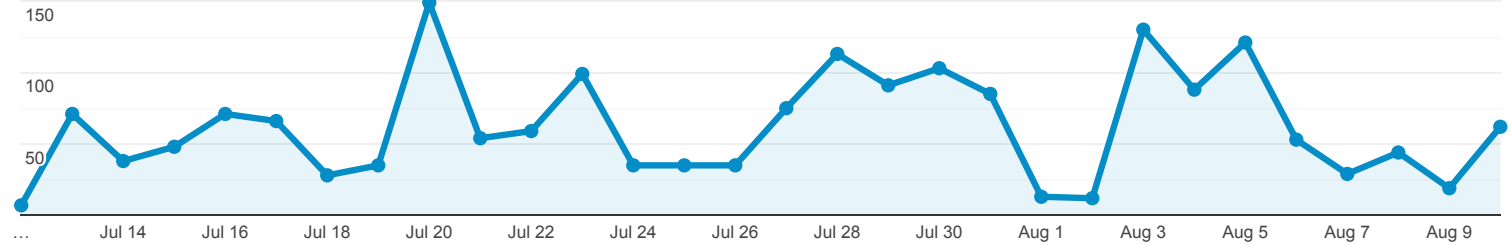

Pages

Jul 12, 2020 - Aug 10, 2020

All Users  
100.00% Pageviews

Explorer

● Pageviews

Page Title	Pageviews	Unique Pageviews	Avg. Time on Page	Entrances	Bounce Rate	% Exit	Page Value
	<b>1,868</b> % of Total: 100.00% (1,868)	<b>1,557</b> % of Total: 100.00% (1,557)	<b>00:01:08</b> Avg for View: 00:01:08 (0.00%)	<b>912</b> % of Total: 100.00% (912)	<b>62.50%</b> Avg for View: 62.50% (0.00%)	<b>48.82%</b> Avg for View: 48.82% (0.00%)	<b>\$0.00</b> % of Total: 0.00% (\$0.00)
1. <a href="#">P.W Stephens</a>	<b>1,350</b> (72.27%)	<b>1,144</b> (73.47%)	00:01:09	<b>775</b> (84.98%)	59.74%	51.04%	\$0.00 (0.00%)
2. <a href="#">(not set)</a>	<b>94</b> (5.03%)	<b>46</b> (2.95%)	00:00:31	<b>0</b> (0.00%)	0.00%	29.79%	\$0.00 (0.00%)
3. <a href="#">Company Overview   P.W Stephens</a>	<b>76</b> (4.07%)	<b>64</b> (4.11%)	00:00:48	<b>10</b> (1.10%)	50.00%	36.84%	\$0.00 (0.00%)
4. <a href="#">Asbestos Abatement   P.W Stephens</a>	<b>73</b> (3.91%)	<b>60</b> (3.85%)	00:01:02	<b>7</b> (0.77%)	57.14%	32.88%	\$0.00 (0.00%)
5. <a href="#">Reviews   PW Stephens Environmental</a>	<b>58</b> (3.10%)	<b>45</b> (2.89%)	00:00:28	<b>5</b> (0.55%)	60.00%	18.97%	\$0.00 (0.00%)
6. <a href="#">Services Overview   P.W Stephens</a>	<b>32</b> (1.71%)	<b>24</b> (1.54%)	00:02:15	<b>5</b> (0.55%)	80.00%	31.25%	\$0.00 (0.00%)
7. <a href="#">Licenses and Insurance   P.W Stephens</a>	<b>28</b> (1.50%)	<b>25</b> (1.61%)	00:02:29	<b>4</b> (0.44%)	75.00%	50.00%	\$0.00 (0.00%)
8. <a href="#">COVID-19 Cleanup   P.W Stephens</a>	<b>17</b> (0.91%)	<b>15</b> (0.96%)	00:01:58	<b>4</b> (0.44%)	100.00%	64.71%	\$0.00 (0.00%)
9. <a href="#">Asbestos Abatement Companies San Jose, CA</a>	<b>12</b> (0.64%)	<b>9</b> (0.58%)	00:00:45	<b>4</b> (0.44%)	50.00%	25.00%	\$0.00 (0.00%)
10. <a href="#">Asbestos Removal Los Angeles, CA</a>	<b>11</b> (0.59%)	<b>11</b> (0.71%)	00:02:33	<b>7</b> (0.77%)	100.00%	81.82%	\$0.00 (0.00%)
11. <a href="#">Industries and Affiliations   P.W Stephens</a>	<b>9</b> (0.48%)	<b>8</b> (0.51%)	00:00:06	<b>3</b> (0.33%)	100.00%	55.56%	\$0.00 (0.00%)
12. <a href="#">Asbestos Removal Sacramento, CA</a>	<b>8</b> (0.43%)	<b>8</b> (0.51%)	00:00:27	<b>5</b> (0.55%)	100.00%	75.00%	\$0.00 (0.00%)
13. <a href="#">Asbestos Removal   Santa Rosa Asbestos Removal Company</a>	<b>6</b> (0.32%)	<b>6</b> (0.39%)	00:00:08	<b>5</b> (0.55%)	80.00%	83.33%	\$0.00 (0.00%)
14. <a href="#">Asbestos Removal San Francisco, CA</a>	<b>5</b> (0.27%)	<b>5</b> (0.32%)	00:00:00	<b>5</b> (0.55%)	100.00%	100.00%	\$0.00 (0.00%)
15. <a href="#">Asbestos Removal Services Long Beach, CA</a>	<b>5</b> (0.27%)	<b>5</b> (0.32%)	00:00:19	<b>4</b> (0.44%)	75.00%	60.00%	\$0.00 (0.00%)
16. <a href="#">Huntington Beach Asbestos, Lead Abatement, Mold Remediation, Air Duct Cleaning, Bed Bugs Removal Services   PW Stephens Environmental</a>	<b>5</b> (0.27%)	<b>5</b> (0.32%)	00:00:37	<b>2</b> (0.22%)	100.00%	60.00%	\$0.00 (0.00%)
17. <a href="#">Asbestos Removal   Escondido Asbestos Removal Company</a>	<b>4</b> (0.21%)	<b>4</b> (0.26%)	00:00:00	<b>4</b> (0.44%)	100.00%	100.00%	\$0.00 (0.00%)
18. <a href="#">Asbestos Removal   Lancaster Asbestos Removal Service</a>	<b>4</b> (0.21%)	<b>3</b> (0.19%)	00:01:49	<b>3</b> (0.33%)	66.67%	75.00%	\$0.00 (0.00%)
19. <a href="#">Asbestos Removal Services Bakersfield, CA</a>	<b>4</b> (0.21%)	<b>4</b> (0.26%)	00:00:00	<b>4</b> (0.44%)	100.00%	100.00%	\$0.00 (0.00%)
20. <a href="#">Fremont Asbestos, Lead Abatement, Mold Remediation, Air Duct Cleaning, Bed Bugs Removal Services   PW Stephens Environmental</a>	<b>4</b> (0.21%)	<b>4</b> (0.26%)	00:00:36	<b>4</b> (0.44%)	75.00%	75.00%	\$0.00 (0.00%)